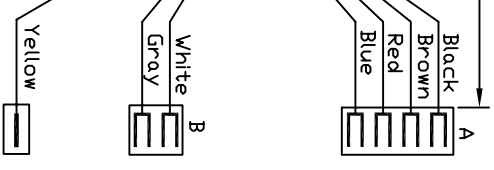

NOTICE !!!!!
 Be sure to connecting the meter's GND wire to the ground of your bike in case you are using the internal CR2032 battery only, otherwise the tachometer couldn't work.

PART NO.	44121100N001A
MODEL NO.	ACE-1100
VERSION	A (2010/01/30)
F/R	AW STANDARD
德昇電子有限公司 ACEWELL INTERNATIONAL CO., LTD.	