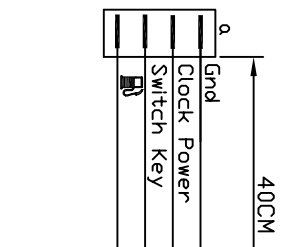

NOTICE !!!!!
 Be sure to connecting the meter's GND wire to the ground of your bike in case you are using the internal CR2032 battery only, otherwise the tachometer couldn't work.

PART NO.	44121100N001A
MODEL NO.	ACE-1100
VERSION	A (2010/01/30)
F/R	AW STANDARD
德昇電子有限公司 ACEWELL INTERNATIONAL CO., LTD.	