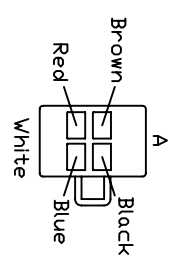

NOTICE !!!!!
 Be sure to connecting the meter's GND wire to the ground of your bike in case you are using the internal CR2032 battery only, otherwise the tachometer couldn't work.

PART NO.	44121100N001A
MODEL NO.	ACE-1100
VERSION	A (2010/01/30)
F/R	AW STANDARD
德昇電子有限公司 ACEWELL INTERNATIONAL CO., LTD.	