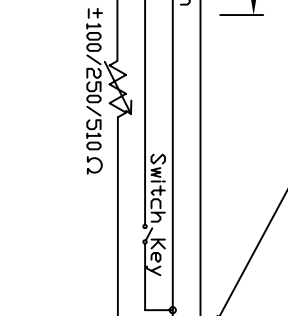

NOTICE !!!!!
 Be sure to connecting the meter's GND wire to the ground of your bike in case you are using the internal CR2032 battery only, otherwise the tachometer couldn't work.

PART NO.	44121100N001A
MODEL NO.	ACE-1100
VERSION	A (2010/01/30)
F/R	AW STANDARD
德昇電子有限公司 ACEWELL INTERNATIONAL CO., LTD.	