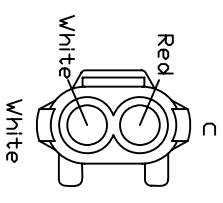

NOTICE !!!!!
 Be sure to connecting the meter's GND wire to the ground of your bike in case you are using the internal CR2032 battery only, otherwise the tachometer couldn't work.

PART NO.	44121100N001A
MODEL NO.	ACE-1100
VERSION	A (2010/01/30)
F/R	AW STANDARD
德昇電子有限公司 ACEWELL INTERNATIONAL CO., LTD.	