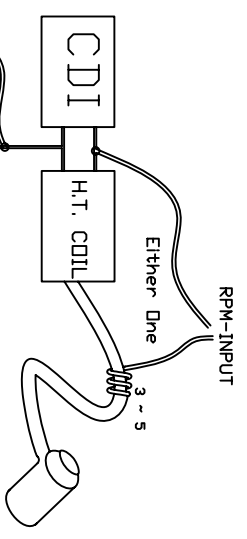

NOTICE !!!!!
 Be sure to connecting the meter's GND wire to the ground of your bike in case you are using the internal CR2032 battery only, otherwise the tachometer couldn't work.

PART NO.	44121100N001A
MODEL NO.	ACE-1100
VERSION	A (2010/01/30)
F/R	AW STANDARD
德昇電子有限公司 ACEWELL INTERNATIONAL CO., LTD.	