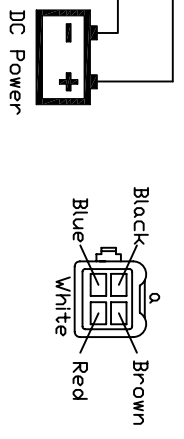

NOTICE !!!!!
 Be sure to connecting the meter's GND wire to the ground of your bike in case you are using the internal CR2032 battery only, otherwise the tachometer couldn't work.

PART NO.	44121100N001A
MODEL NO.	ACE-1100
VERSION	A (2010/01/30)
F/R	AW STANDARD
德昇電子有限公司 ACEWELL INTERNATIONAL CO., LTD.	