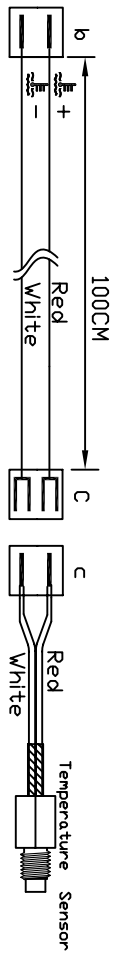

NOTICE !!!!!
 Be sure to connecting the meter's GND wire to the ground of your bike in case you are using the internal CR2032 battery only, otherwise the tachometer couldn't work.

PART NO.	44121100N001A
MODEL NO.	ACE-1100
VERSION	A (2010/01/30)
F/R	AW STANDARD
德昇電子有限公司 ACEWELL INTERNATIONAL CO., LTD.	