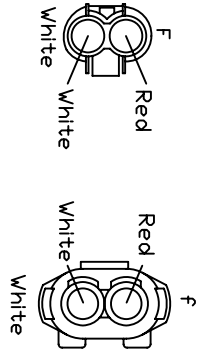

Model :
ACE-3963-1
Version : A

| | |
|---|----------------|
| PART NO. | 44123963ND001A |
| MODEL NO. | ACE-3963-1 |
| VERSION | A (2010/5/5) |
| FR | AW STANDARD |
| 德昇電子有限公司 ACEWELL INTERNATIONAL CO., LTD. | |