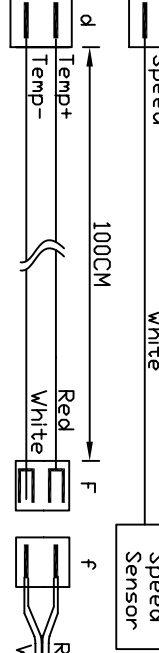

Model :
ACE-3963-1
Version : A

| | |
|---|----------------|
| PART NO. | 44123963ND001A |
| MODEL NO. | ACE-3963-1 |
| VERSION | A (2010/5/5) |
| FR | AW STANDARD |
| 德昇電子有限公司 ACEWELL INTERNATIONAL CO., LTD. | |