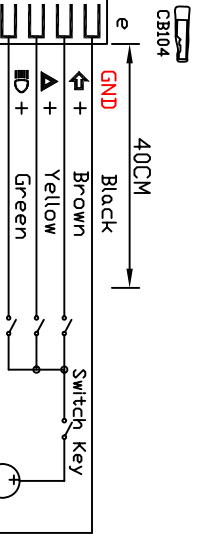

Model :
ACE-3963-1
Version : A

| | |
|---|----------------|
| PART NO. | 44123963ND001A |
| MODEL NO. | ACE-3963-1 |
| VERSION | A (2010/5/5) |
| FR | AW STANDARD |
| 德昇電子有限公司 ACEWELL INTERNATIONAL CO., LTD. | |