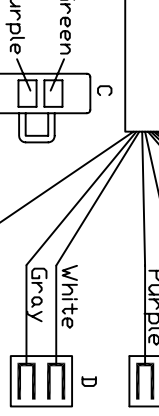

Model :
ACE-3963-1
Version : A

| | |
|---|----------------|
| PART NO. | 44123963ND001A |
| MODEL NO. | ACE-3963-1 |
| VERSION | A (2010/5/5) |
| FR | AW STANDARD |
| 德昇電子有限公司 ACEWELL INTERNATIONAL CO., LTD. | |