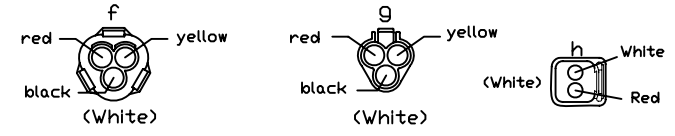

Model :
 ACE-5856W
 Version : A

IRX-101 is an accessory and not included with ACE-5xxx

PART NO.	44125756W601A
MODEL NO.	ACE-5856W
VERSION	A (2011/5/24)
FOR	AW STANDARD
德昇電子有限公司 ACEWELL INTERNATIONAL CO., LTD.	