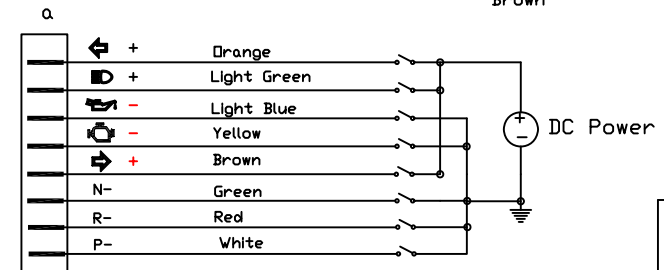

Model :
 ACE-5856W
 Version : A

IRX-101 is an accessory and not included with ACE-5xxx

PART NO.	44125756W601A
MODEL NO.	ACE-5856W
VERSION	A (2011/5/24)
FOR	AW STANDARD
德昇電子有限公司 ACEWELL INTERNATIONAL CO., LTD.	