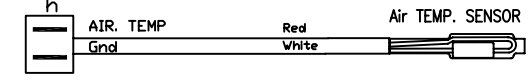

Model :
 ACE-5856W
 Version : A

IRX-101 is an accessory and not included with ACE-5xxx

PART NO.	44125756W601A
MODEL NO.	ACE-5856W
VERSION	A (2011/5/24)
FOR	AW STANDARD
德昇電子有限公司 ACEWELL INTERNATIONAL CO., LTD.	