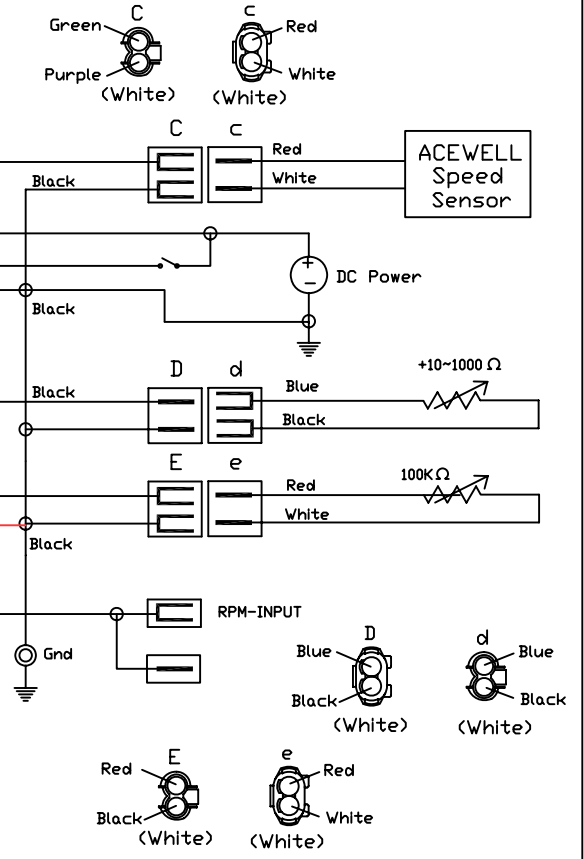

Model :
 ACE-5856W
 Version : A

IRX-101 is an accessory and not included with ACE-5xxx

PART NO.	44125756W601A
MODEL NO.	ACE-5856W
VERSION	A (2011/5/24)
FOR	AW STANDARD
德昇電子有限公司 ACEWELL INTERNATIONAL CO., LTD.	