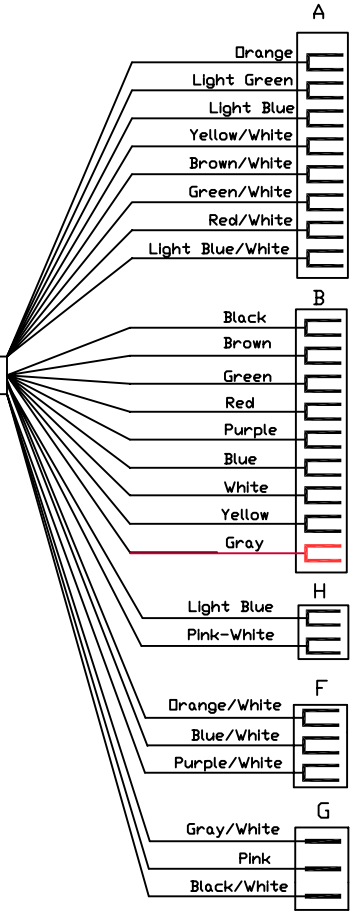

Model :
 ACE-5856W
 Version : A

IRX-101 is an accessory and not included with ACE-5xxx

PART NO.	44125756W601A
MODEL NO.	ACE-5856W
VERSION	A (2011/5/24)
FOR	AW STANDARD
德昇電子有限公司 ACEWELL INTERNATIONAL CO., LTD.	