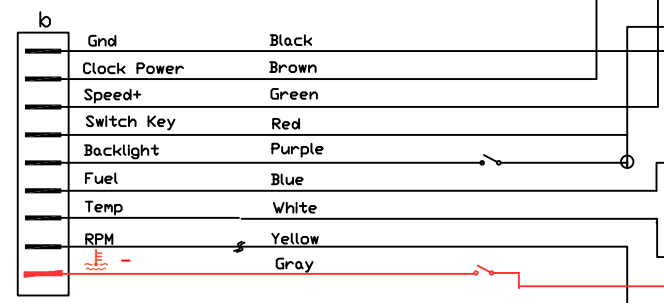

Model :
 ACE-5856W
 Version : A

IRX-101 is an accessory and not included with ACE-5xxx

PART NO.	44125756W601A
MODEL NO.	ACE-5856W
VERSION	A (2011/5/24)
FOR	AW STANDARD
德昇電子有限公司 ACEWELL INTERNATIONAL CO., LTD.	