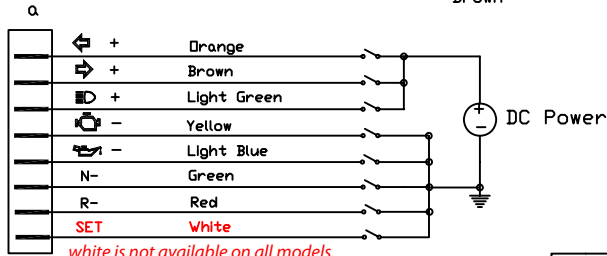

Model :
ACE-6X56W
Version : A

(*The ACE-5XXX is excluded IRX-101, it is a spare parts.*)

PART NO.	44126X54W001A
MODEL NO.	ACE-6X56W
VERSION	A (2012/5/25)
FOR	AW STANDARD

億昇電子有限公司
ACEWELL INTERNATIONAL CO., LTD.