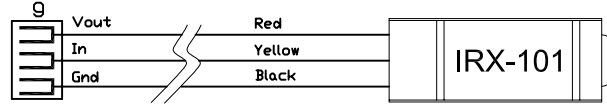

Model :
ACE-6X56W
Version : A

(*The ACE-5XXX is excluded IRX-101, it is a spare parts.*)

PART NO.	44126X54W001A
MODEL NO.	ACE-6X56W
VERSION	A (2012/5/25)
FOR	AW STANDARD

億昇電子有限公司
ACEWELL INTERNATIONAL CO., LTD.