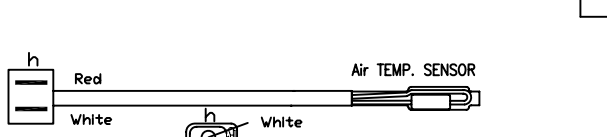

Model :
ACE-6X56W
Version : A

(*The ACE-5XXX is excluded IRX-101, it is a spare parts.*)

PART NO.	44126X54W001A
MODEL NO.	ACE-6X56W
VERSION	A (2012/5/25)
FOR	AW STANDARD

億昇電子有限公司
ACEWELL INTERNATIONAL CO., LTD.