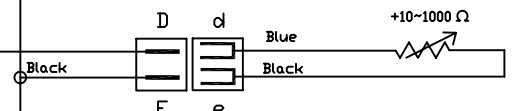

Model :
ACE-6X56W
Version : A

(*The ACE-5XXX is excluded IRX-101, it is a spare parts.*)

PART NO.	44126X54W001A
MODEL NO.	ACE-6X56W
VERSION	A (2012/5/25)
FOR	AW STANDARD

億昇電子有限公司
ACEWELL INTERNATIONAL CO., LTD.