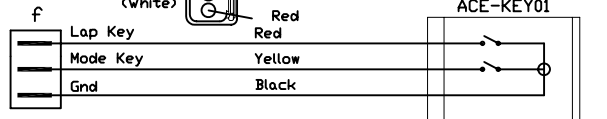

Model :
ACE-6X56W
Version : A

(*The ACE-5XXX is excluded IRX-101, it is a spare parts.*)

PART NO.	44126X54W001A
MODEL NO.	ACE-6X56W
VERSION	A (2012/5/25)
FOR	AW STANDARD

億昇電子有限公司
ACEWELL INTERNATIONAL CO., LTD.