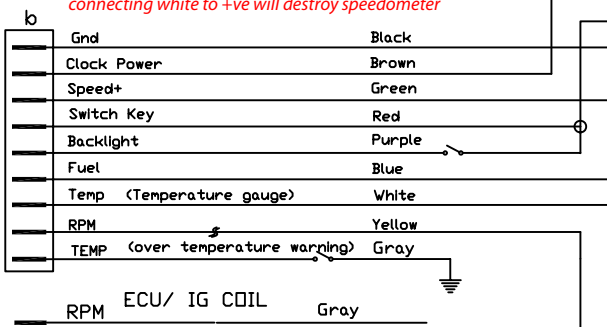

Model :
ACE-6X56W
Version : A

(*The ACE-5XXX is excluded IRX-101, it is a spare parts.*)

PART NO.	44126X54W001A
MODEL NO.	ACE-6X56W
VERSION	A (2012/5/25)
FOR	AW STANDARD

億昇電子有限公司
ACEWELL INTERNATIONAL CO., LTD.