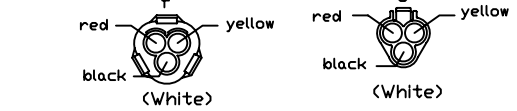

Model :
ACE-6X56W
Version : A

(*The ACE-5XXX is excluded IRX-101, it is a spare parts.*)

PART NO.	44126X54W001A
MODEL NO.	ACE-6X56W
VERSION	A (2012/5/25)
FOR	AW STANDARD

億昇電子有限公司
ACEWELL INTERNATIONAL CO., LTD.