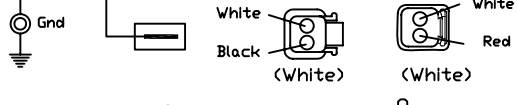

Model :
ACE-6X56W
Version : A

(*The ACE-5XXX is excluded IRX-101, it is a spare parts.*)

PART NO.	44126X54W001A
MODEL NO.	ACE-6X56W
VERSION	A (2012/5/25)
FOR	AW STANDARD

億昇電子有限公司
ACEWELL INTERNATIONAL CO., LTD.