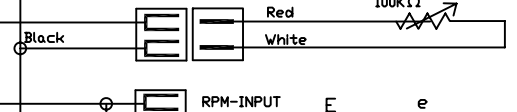

Model :
ACE-6X56W
Version : A

(*The ACE-5XXX is excluded IRX-101, it is a spare parts.*)

PART NO.	44126X54W001A
MODEL NO.	ACE-6X56W
VERSION	A (2012/5/25)
FOR	AW STANDARD

億昇電子有限公司
ACEWELL INTERNATIONAL CO., LTD.